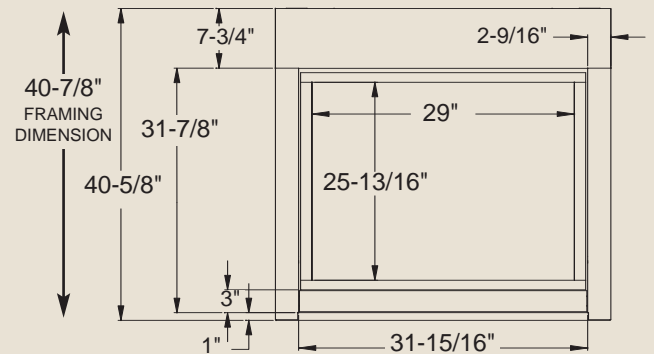

A Brand of Monessen Hearth Systems Co.
149 Cleveland Drive, Paris, Kentucky 40361

www.monessenhearth.com

To avoid personal injury or property damage, the product described by this brochure must be installed, operated and maintained in strict compliance with the instructions packaged with the product and all applicable building or fire codes. Contact local building or fire officials about restrictions and installation inspection requirements. All photographs and drawings on this brochure are for illustrative purposes only and are not intended for, nor should they be used as a substitute for the instructions packaged with the unit. Appearance and specifications of the product are subject to change without notice. © 2007 Monessen Hearth Systems Co.